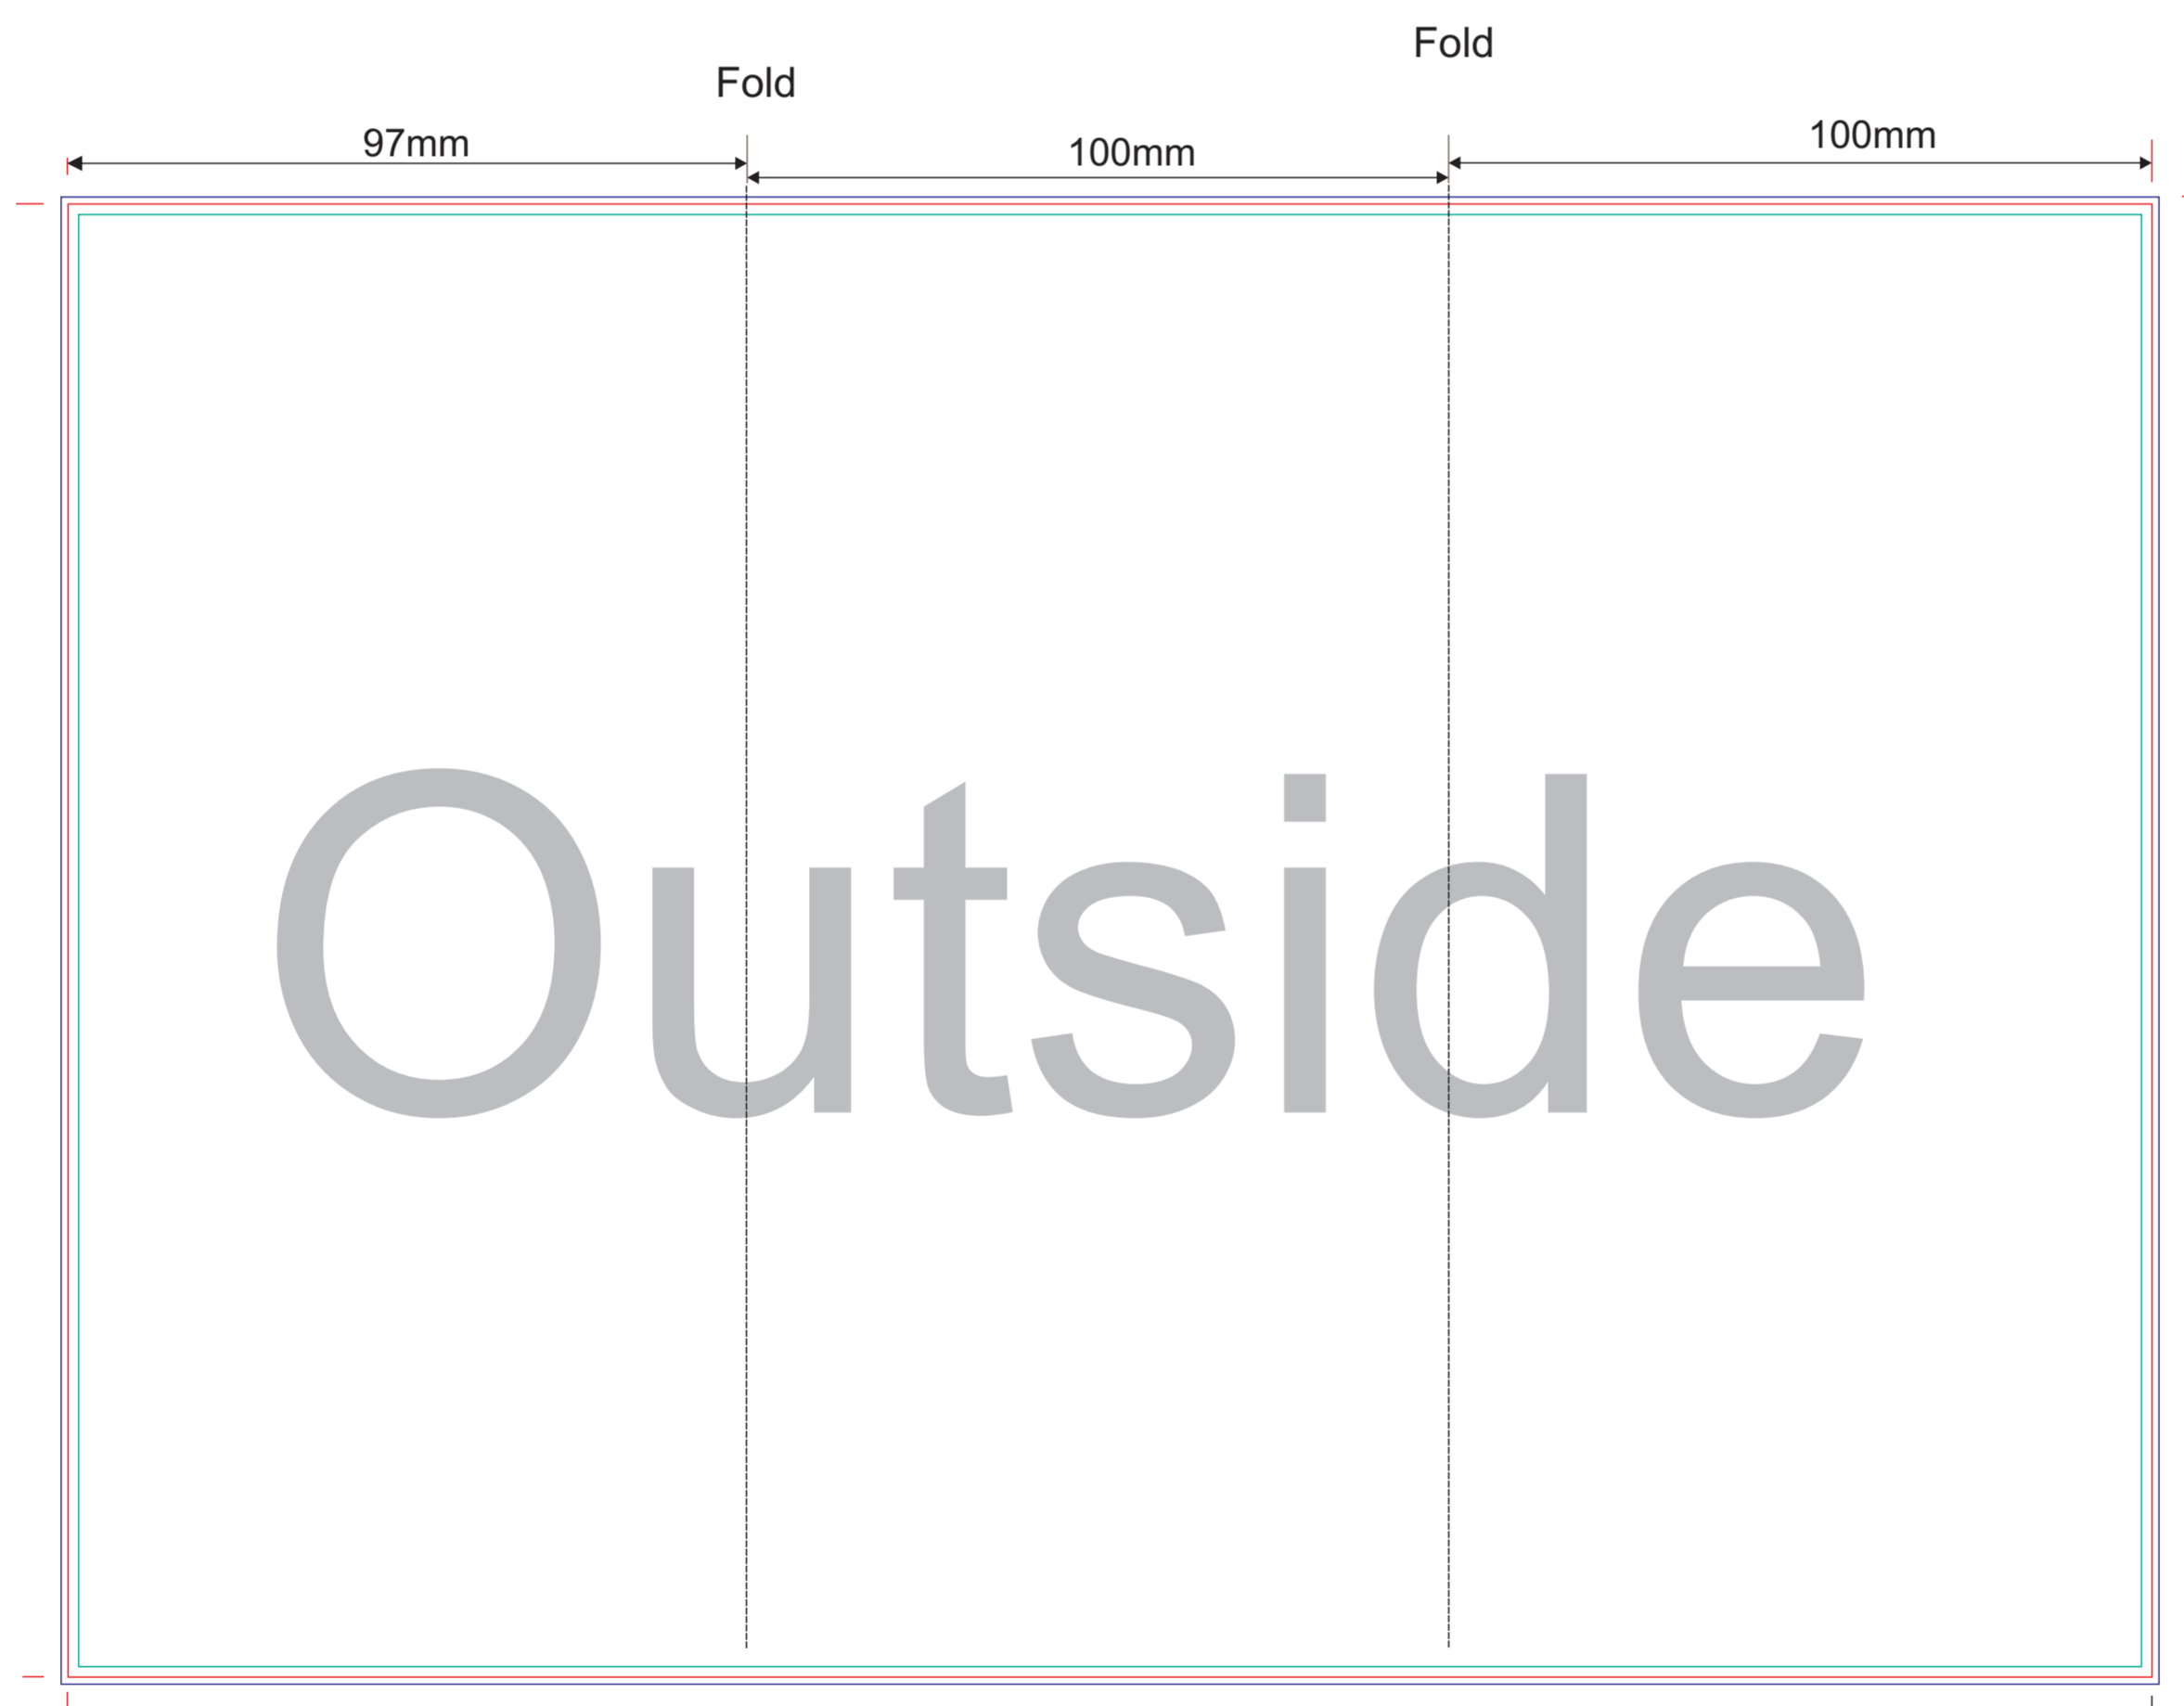

# A4 Tri Fold 210mm x 297mm

Cut Size 210mm x 297

Artwork with bleed 212 x 299

No text or logos closer than 3mm to edge of cut size

At D.P. we realise that not all our customers are professional Graphic Artists - If you require any assistance in the creation of your artwork please call and a member of our Art Department will be more than pleased to help

 **D.P.Design & Print**  
Making Colour Print Affordable

UK Office Hours: 9am to 10pm 7 Days

14 Abbey Way Hull HU5 1DA

**Tel:01482 226295 & 781749**

**Web:www.trade-print-services.co.uk**

Email:dpdesign@dpdesign.karoo.co.uk

All images and design art the property of D.P.Design & Print 2003

File Formats	Pdf - Jpeg - Coreldraw - Word - Publisher
Fonts	Convert to outlines
Images Dpi	Min 300dpi
Colour Space	CYMK