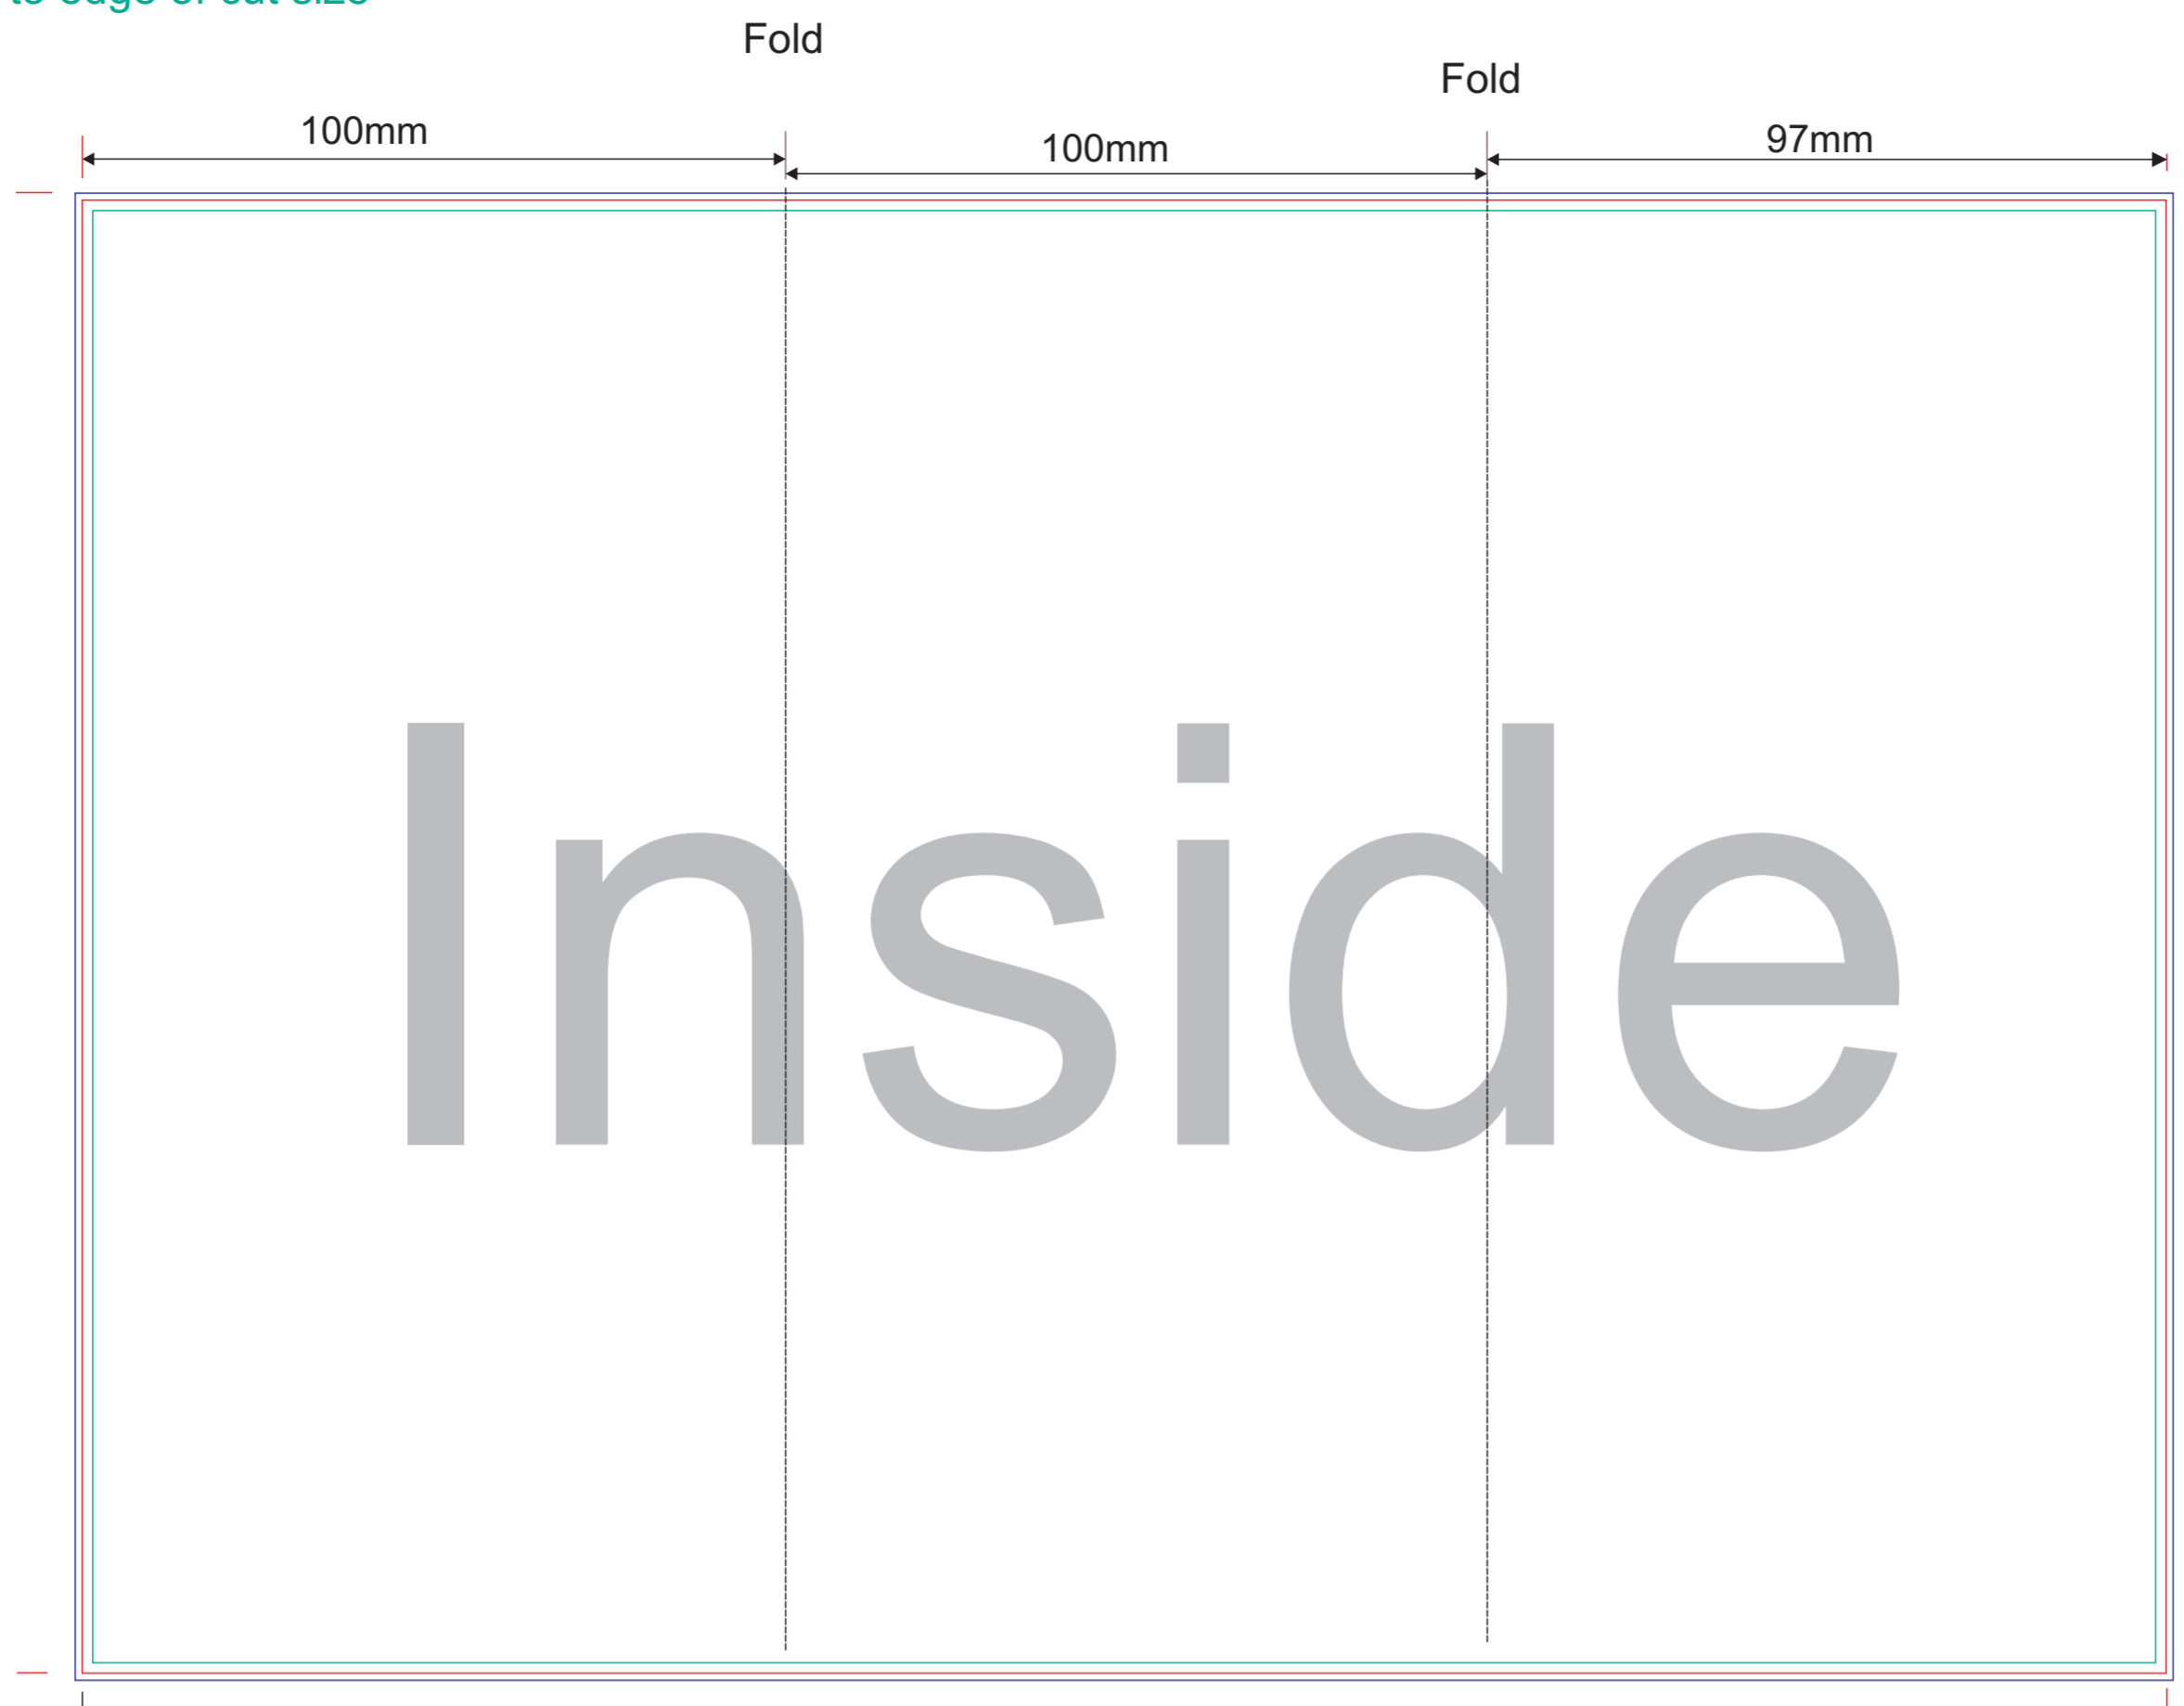

# A4 Tri Fold 210mm x 297mm

Cut Size 210mm x 297

Artwork with bleed 212 x 299

No text or logos closer than 3mm to edge of cut size

At D.P. we realise that not all our customers are professional Graphic Artists - If you require any assistance in the creation of your artwork please call and a member of our Art Department will be more than pleased to help