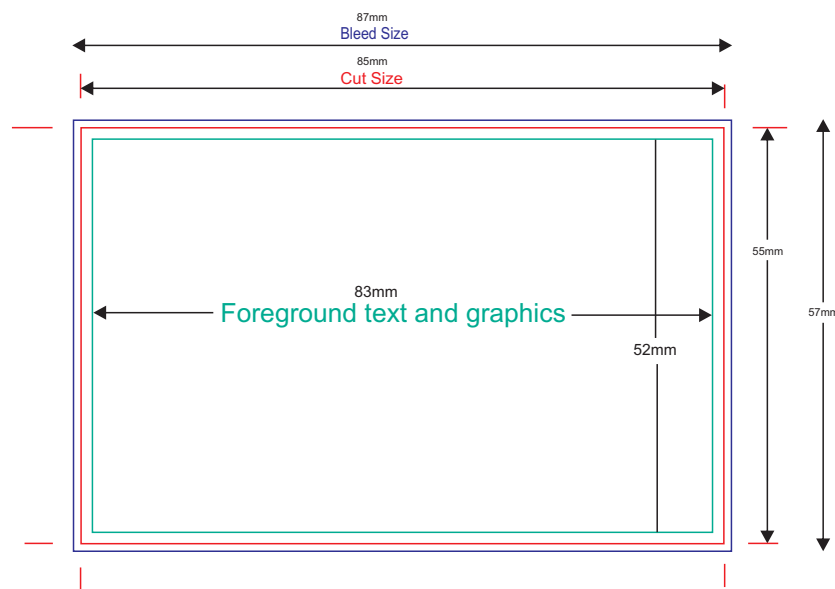

Business Card 58mm x 55mm Front and Back

At D.P. we realise that not all our customers are professional Graphic Artists - If you require any assistance in the creation of your artwork please call and a member of our Art Department will be more than pleased to help

Layout

Sample Layout

 **D.P.Design & Print**
Making Colour Print Affordable

UK Office Hours: 9am to 10pm 7 Days

14 Abbey Way Hull HU5 1DA

Tel:01482 226295 & 781749

Web:www.trade-print-services.co.uk

Email:dpdesign@dpdesign.karoo.co.uk

All images and design art the property of D.P.Design & Print 2003

| | |
|--------------|---|
| File Formats | Pdf - Jpeg - Coreldraw - Word - Publisher |
| Fonts | Convert to outlines |
| Images Dpi | Min 300dpi |
| Colour Space | CYMK |